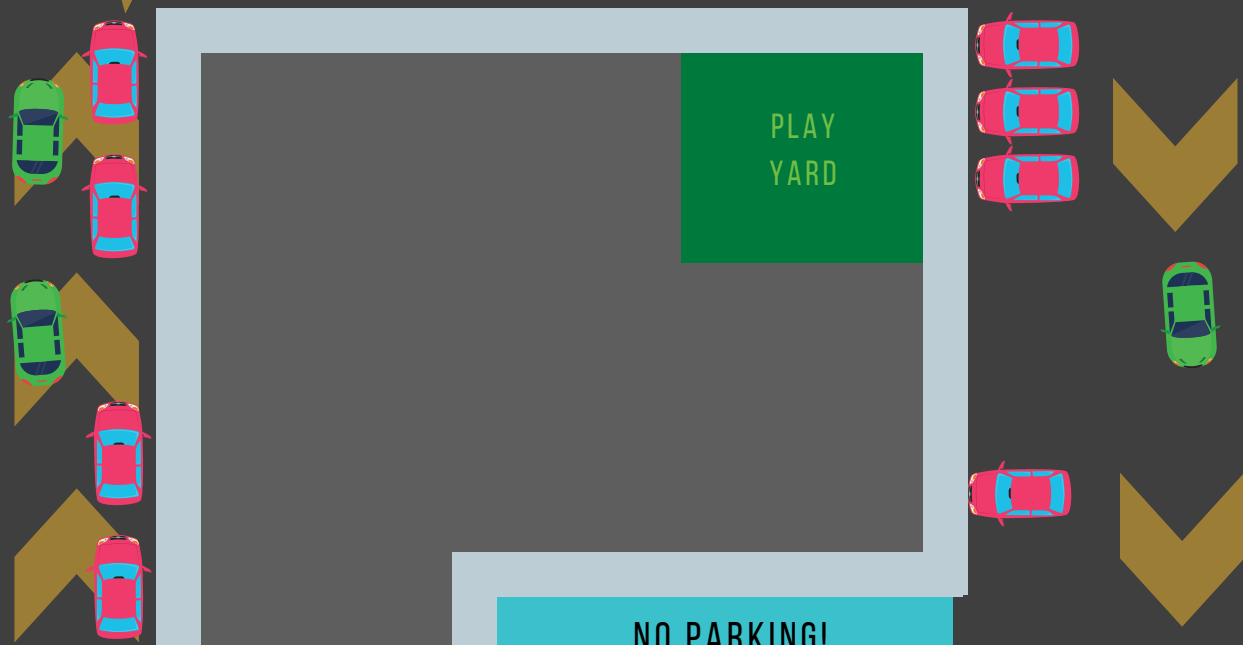

**DROP-OFF 7:40AM - 8:00AM**

**PICK-UP 2:30PM - 3:00PM**

\*KINDER-PREP PICKUP/DROPOFF MAP SEPARATE

FIELD

 = ORANGE CONES

 = MOVING CARS

 = NO PARKING ZONES

 = PARKED CARS

CRAWFORD STREET

**ENTER  
NO EXIT**

**NO PARKING!**   **DRIVE THROUGH ONLY**

SHED

**NO PARKING!**

**NO PARKING!**

**NO PARKING!**

**BACK-IN PARKING ONLY**